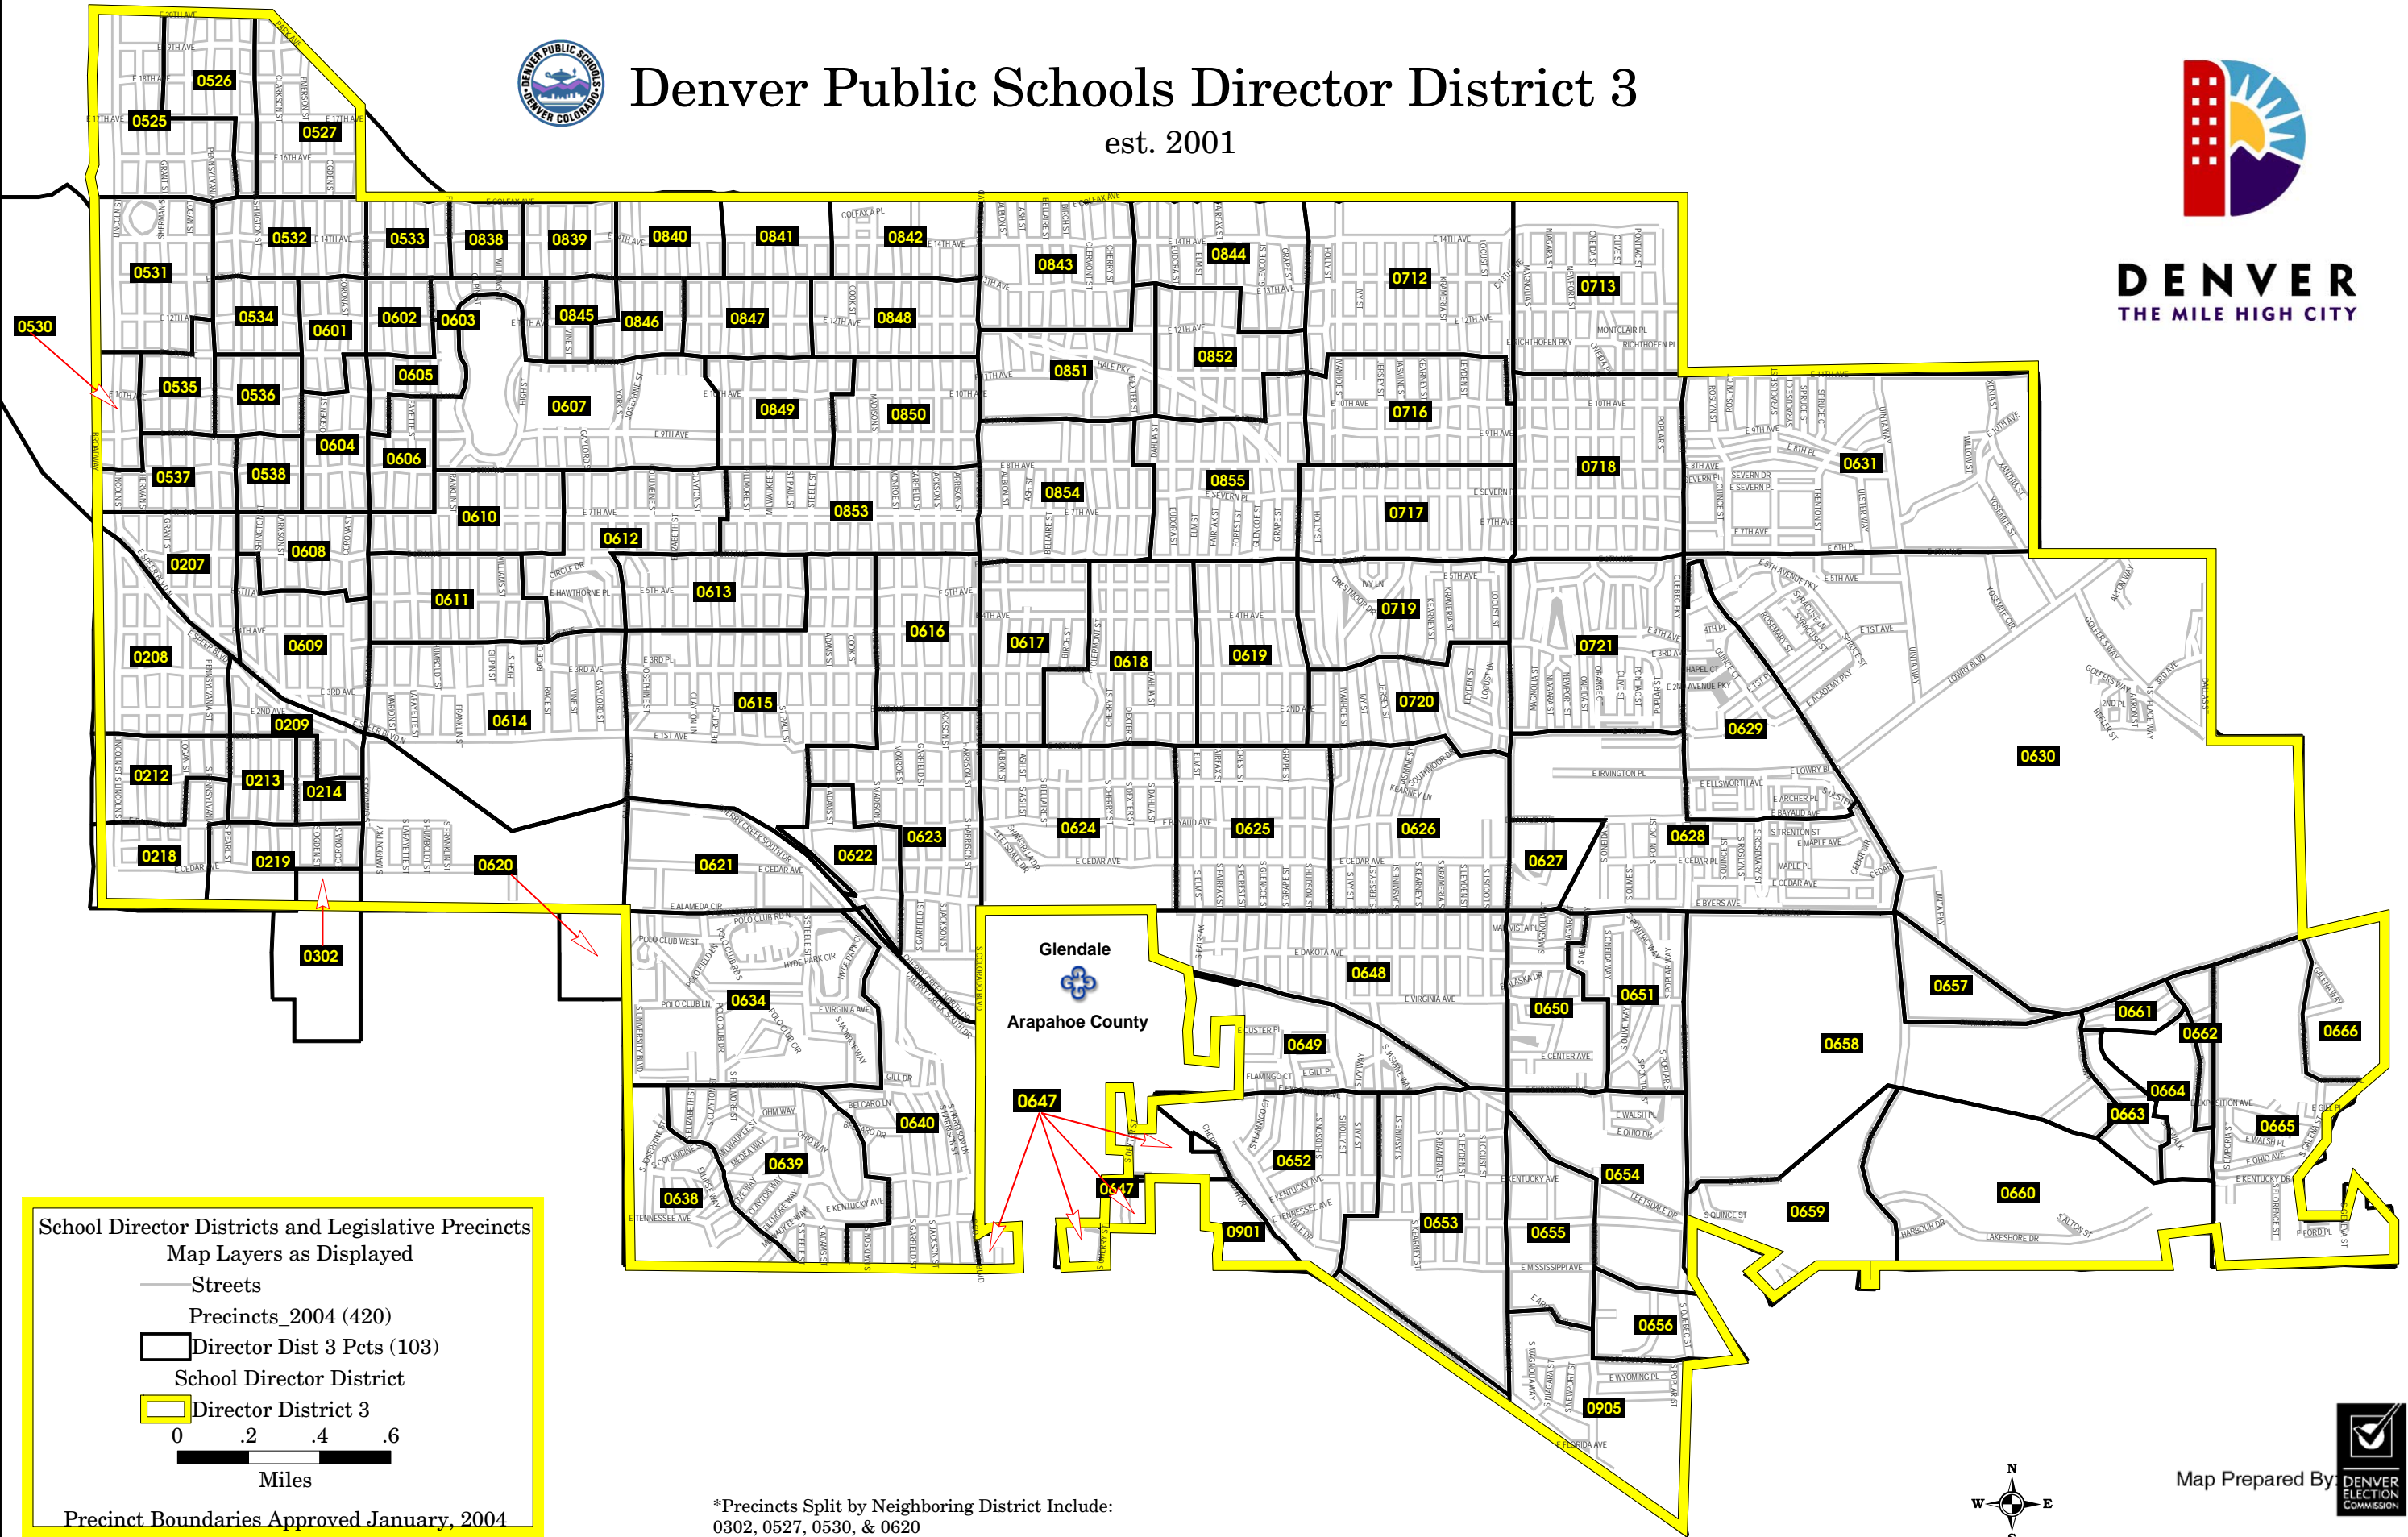

Denver Public Schools Director District 3

est. 2001

DENVER
THE MILE HIGH CITY

School Director Districts and Legislative Precincts
Map Layers as Displayed

- Streets
- Precincts_2004 (420)
- ▭ Director Dist 3 Pcts (103)
- ▭ School Director District
- ▭ Director District 3

0 .2 .4 .6
Miles

Precinct Boundaries Approved January, 2004

*Precincts Split by Neighboring District Include:
0302, 0527, 0530, & 0620

Map Prepared By DENVER ELECTION COMMISSION